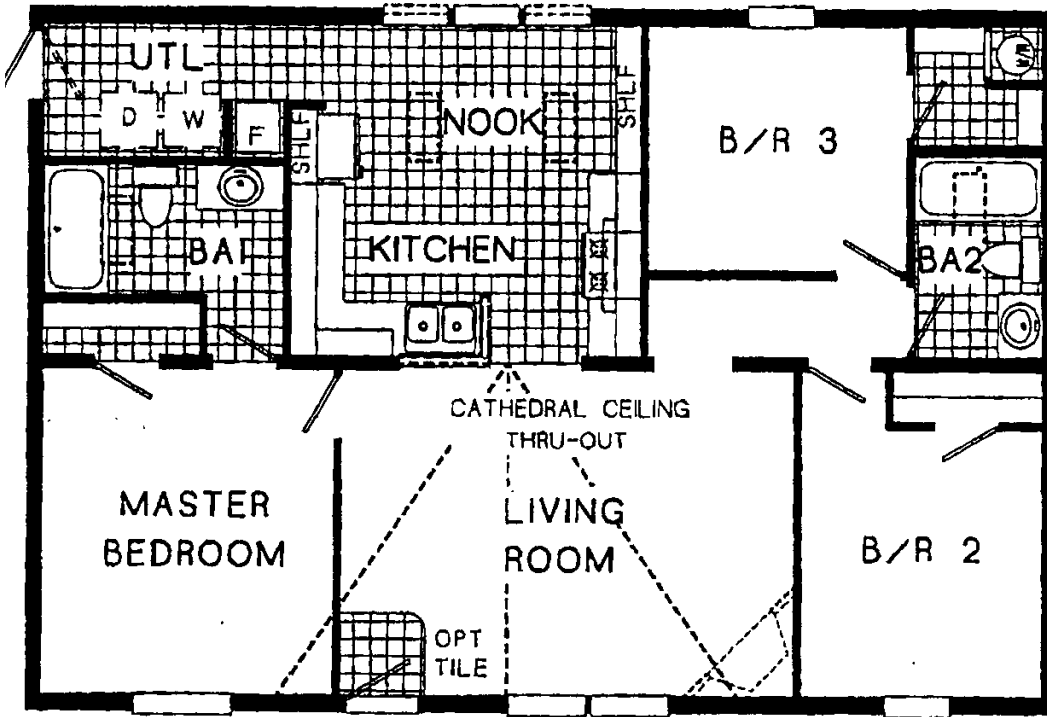

# ARCADIA

Approximate House Size  
**28x40**

1067 Approx Square Feet

Arcadia Model: 3A117A

**3 beds, 2 baths, cathedral ceiling, R14-19-28 insulation package, steel front door, thermopane windows, cottage rear door, fiberglass tubs, plumbed and wired for washer & dryer, foyers cut out, standard appliance package, pre-hung door jambs, 5 wire thermostat, 2x6 walls, lined overhead kitchen cabinets, base and center shelves in base kitchen cabs, and more.**