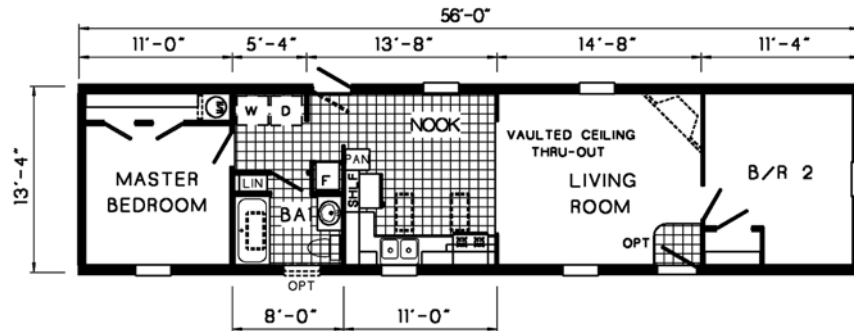

RHI HOME FACT SHEET

Make: **Commodore**

Model: **4A105A Astro Line**

Approx Size: **13' 4" x 56'**

Approx Square Feet: **747**

Bedrooms: **2**

Bathrooms: **1**

4A105-A 1456 Approx. 747 Sq. Ft.

Description (as displayed)...

2 Bedrooms, 1 baths, fully residential, thermopane windows, R14-19-25 insulation package, steel front door, cottage rear door, fiberglass tubs, 200 amp service, 2x6 walls, 7' side walls, vaulted ceiling, standard appliance package, bedroom ceiling lights, 30 gallon water heater, entry foyer and much more.