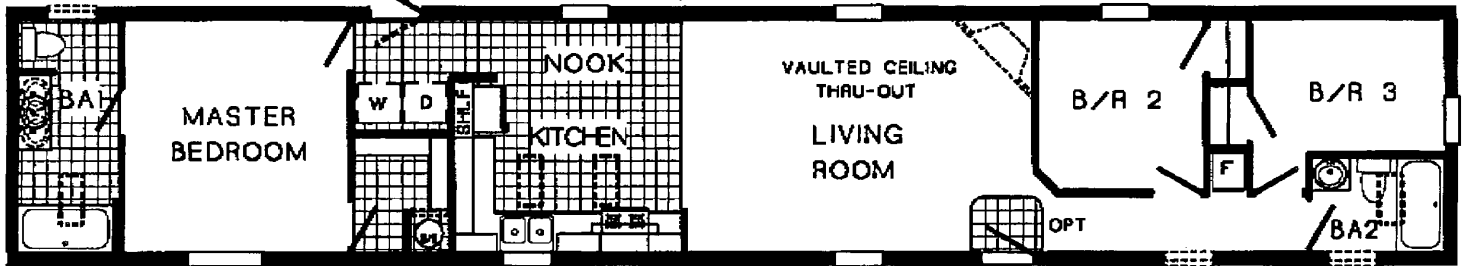

# 14x76

Approx 1,013 Sq. Ft.

Astro Model: 4A107A

3 Bedrooms, 2 baths, fully residential, thermopane windows, R14-19-25 insulation package, steel front door, cottage rear door, fiberglass tubs, 200 amp service, 2x6 walls, 7' side walls, vaulted ceiling, standard appliance package, bedroom ceiling lights, 30 gallon water heater, entry foyer and much more.