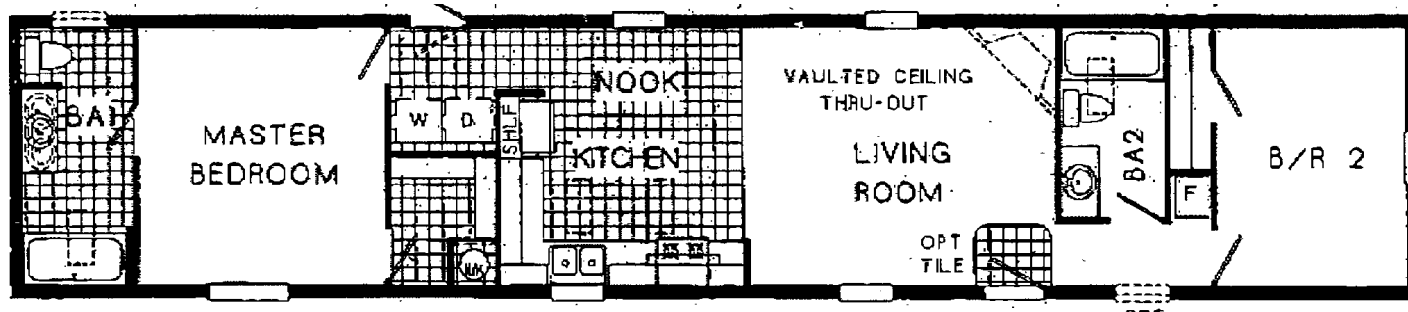

# ARCADIA

by **Astro** Homes

Approximate House Size

# 14x68

907 Approx Square Feet

Arcadia Model: 4A108A

Shingle roof, vinyl siding with sheathing wrap, R14-19-28 insulation package, vaulted ceiling through out, 5 wire ac ready thermostat, shutters, thermopane windows, plumbed and wired for washer and dryer, ceiling lights in bedrooms, foyer cut out, fiberglass tubs, steel front door, cottage rear door, 30 gallon electric water heater, and much more.