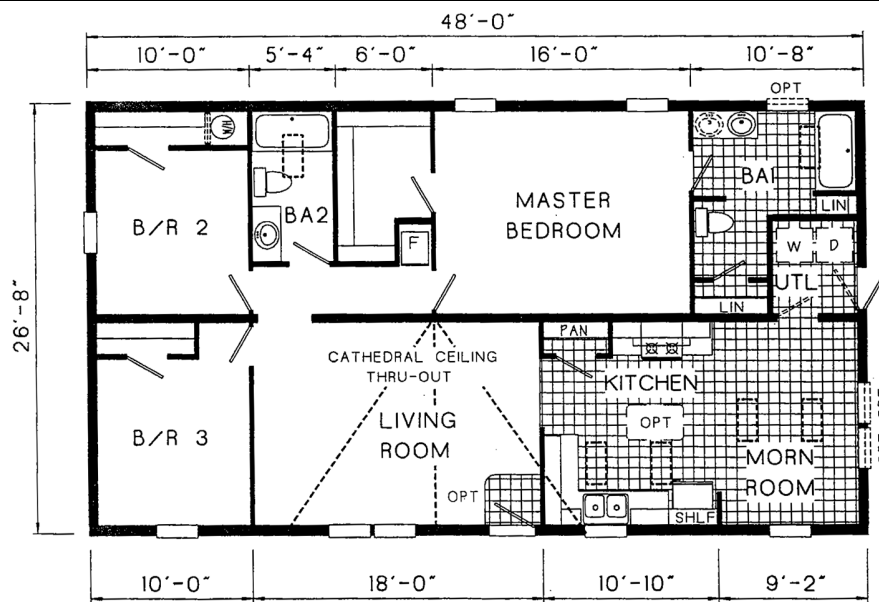

RHI HOME FACT SHEET

Make: **Commodore**

Model: **AH112A Arcadia Line**

Approx Size: **26' 8" x 48'**

Approx Square Feet: **1,280**

Bedrooms: **3**

Bathrooms: **2**

AH112-A 2848 Approx. 1280 Sq. Ft.

Description (as displayed)...

Galley kitchen with front morning room, steel front door, thermopane windows, ceiling lights in all bedrooms, fiberglass tubs, 2x6 walls, R14-19-28 insulation package, cottage rear door, plumbed and wired for washer and dryer, foyer cut out, 30 gallon water heater, 200 AMP service and much more.