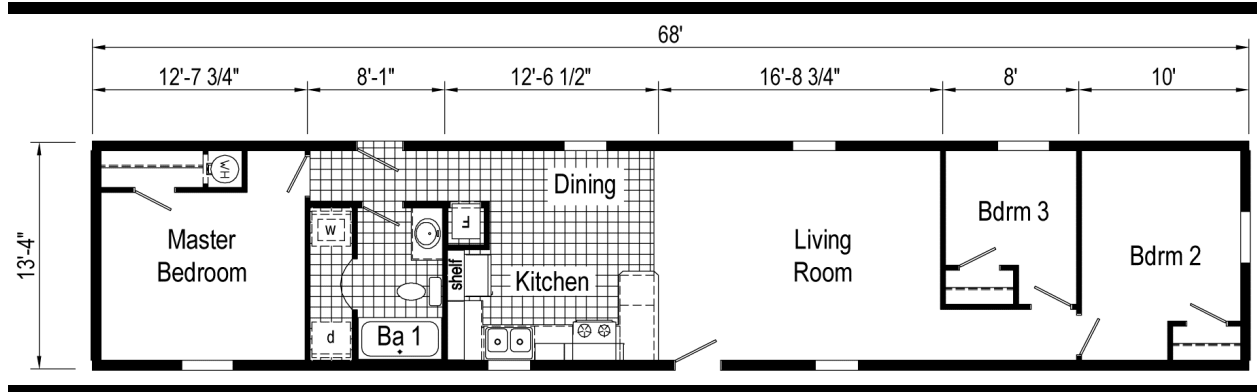

RHI HOME FACT SHEET

Make: Commodore Model: AT111A Arcadia Select

Approx Size: 13' 4" x 68'

Approx Square Feet: 906

Bedrooms: 3

Bathrooms: 1

Description (as displayed)...

This Is The Best Priced Single Wide We Have Seen In 15 Years. This is a "value" product. 2x6 walls on 16" centers, thermopane windows, fully residential exterior, house type front door, cottage rear door, R14-19-25 insulation package, 200 amp power box, water shut offs, standard appliance package, fiberglass tub, 30 gallon water heater, blackboard sheathing, delivery, vapor barrier installed, blocked on your blocks and tied down with Code approved tie down system. Factory orders are welcome, but with limited options and factory select décor.