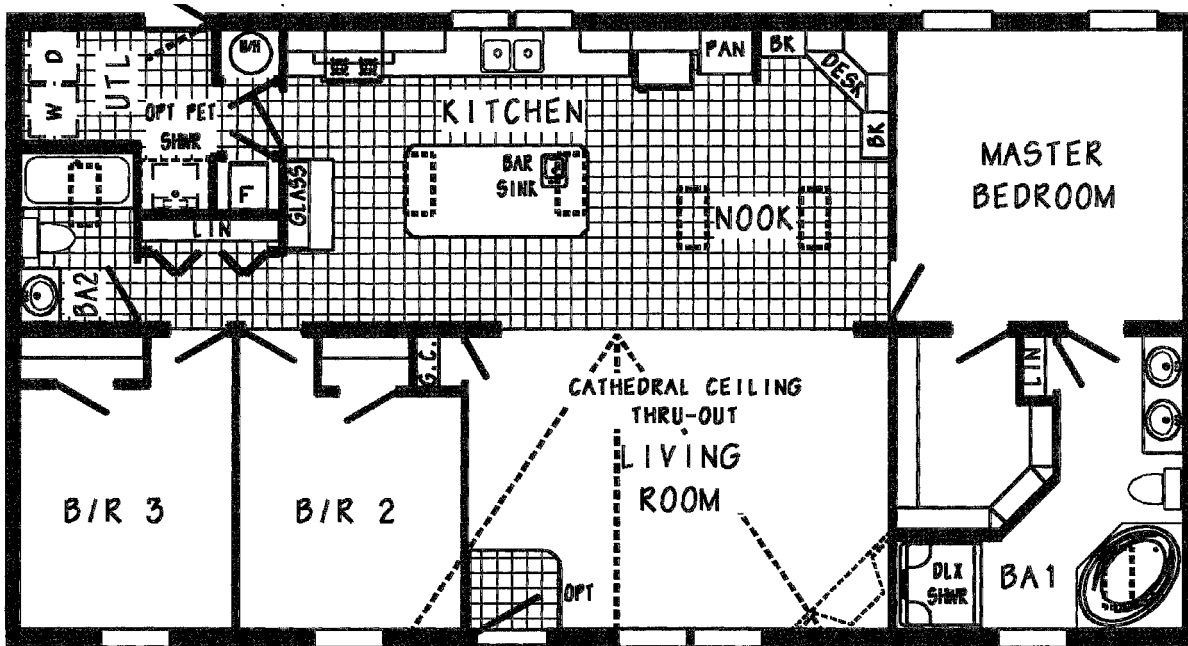

NOVA

Approximate House Size

28x52

1421 Approx Square Feet

Commodore Model: SK686A

3 bedrooms, 2 baths with master bath suite, Drywall package, 8' flat ceilings, huge kitchen with nook and island workspace, 16" overhangs, 5/12 roof pitch, 2x6 wall construction, R19-22-31 insulation package, steel front door, thermopane windows with Low-E glass, perimeter heat package, stereo system, OSB wrap, utility sink, wall safe, GE appliance package with dishwasher and microwave and more.