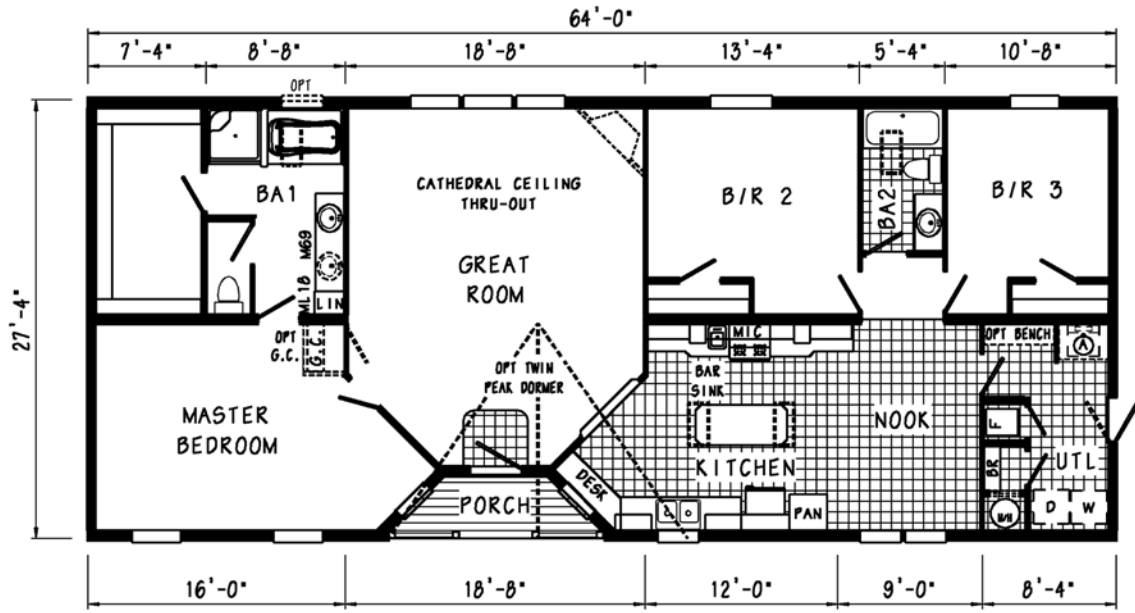

# RHI HOME FACT SHEET

**Make: Commodore                      Model: SK690A Nova Line**

**Approx Size: 27' 4" x 64'                      Approx Square Feet: 1,708**

**Bedrooms: 3                                      Bathrooms: 2**

SK690-A 2864 Approx. 1708 Sq. Ft.

## Description (as displayed)...

3 bedrooms, 2 baths, recessed porch, large great room with fireplace, island kitchen with breakfast nook, large master bedroom bath suite with huge walk in closet, interior drywall package, upgrade appliance package with dishwasher and microwave, cathedral ceiling, R19-22-31 insulation package, 2x6 walls, OSB exterior wrap, thermopane windows and much more.