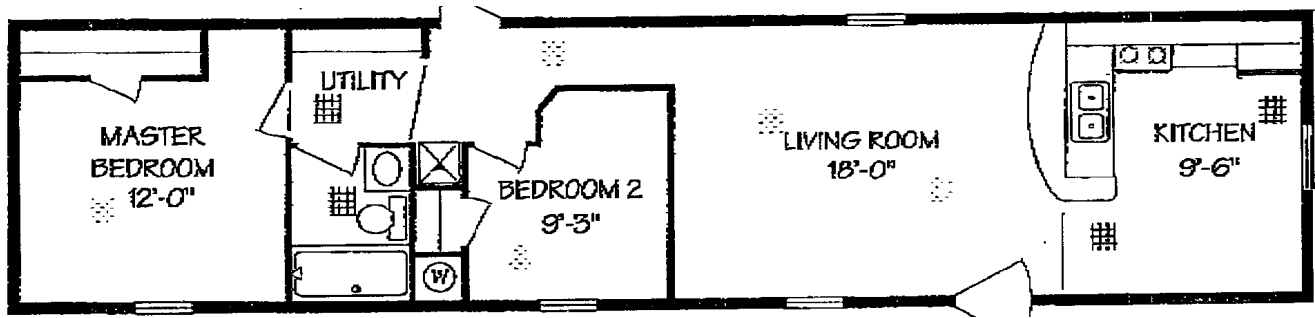

Approximate House Size

14x56

747 Approx Square Feet

MHE Model: 2241

2 bedrooms, 1 baths, front kitchen floorplan with loads of cabinets, shingle roof, vinyl siding, roof ridge vent system, 2x6 walls, R14-19-25 insulation package, 6 panel steel front door, thermopane windows, inside water shuts offs, hand stomp ceilings, OSB wrap, sizzler package, mirror coz box, acrylic window sills, and more.