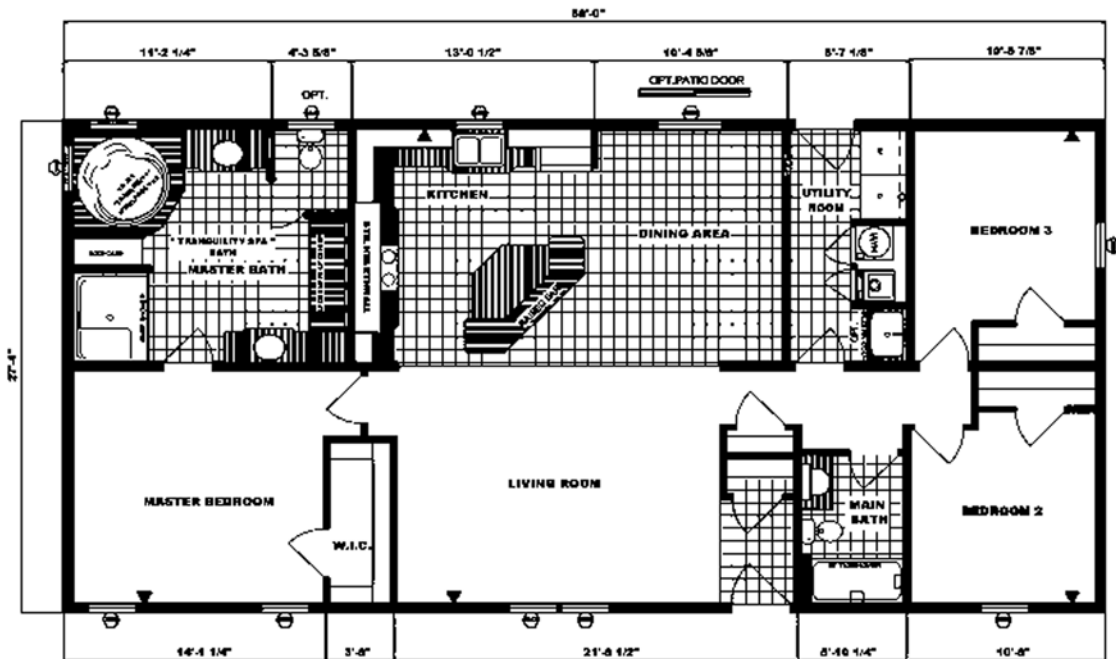

RHI HOME FACT SHEET

Make: Pine Grove**Model: G-1862**Approx Size: **27' 4" x 56'**Approx Square Feet: **1,531**Bedrooms: **3**Bathrooms: **2**

Description (as displayed)...

3 bedrooms, 2 baths including "Tranquility Spa", master bath suite that includes 61" round tub with jets, 48x60 Romantica shower stall and loads of cabinets, mirrors and counter space. Additionally this home features the Napoli Fireside hearth wall kitchen with loads of cabinets and drawers with upgrade Bisque appliance package including dishwasher, microwave and ice maker. Other features include, drywall interior package, double roof dormer, skylight, 50 gallon water heater, steel front and rear doors with storms, 200 amp electrical service, 2x6 walls, Northern zone insulation, Energy Star construction and all the other fine Pine Grove features that make it one of the Nations top home builders.