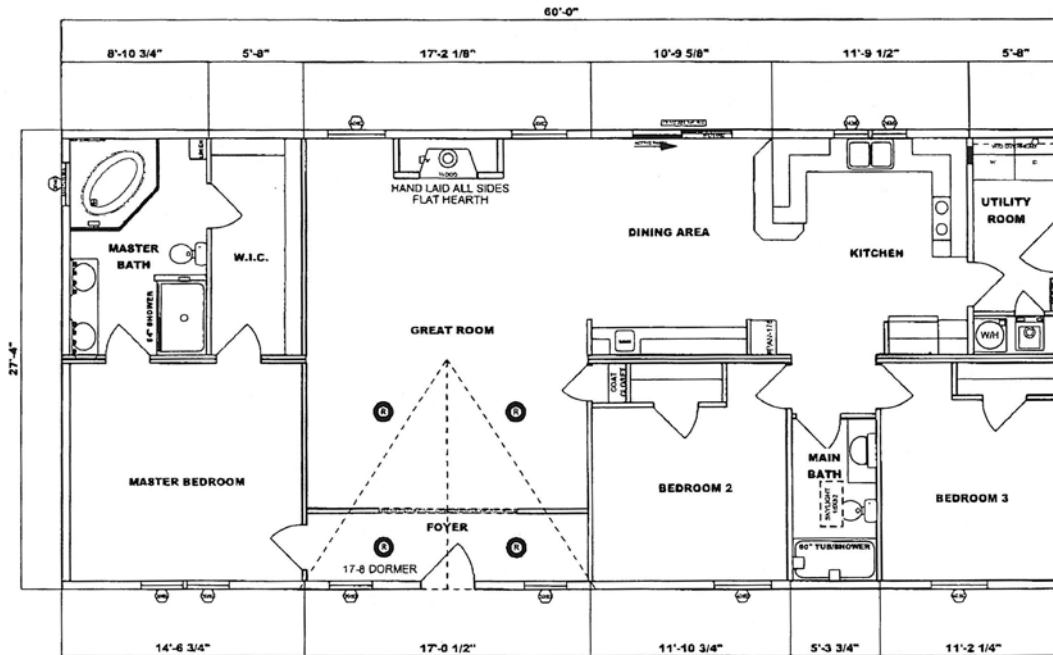

RHI HOME FACT SHEET

Make: Pine Grove Model: G-1888

Approx Size: 27' 4" x 60' **Approx Square Feet: 1,639**

Bedrooms: 3 Bathrooms: 2

Description (as displayed)...

3 bedrooms, 2 baths, front foyer, wilderness lodge cedar interior package with cedar log interior, stone fireplace, cedar wainscot, optional sandstone exterior, upgrade appliance package with dishwasher, soaker tub and stand up shower in master bath, patio door, roof dormer, raised panel oak cabinets, energy star approved, and much more.