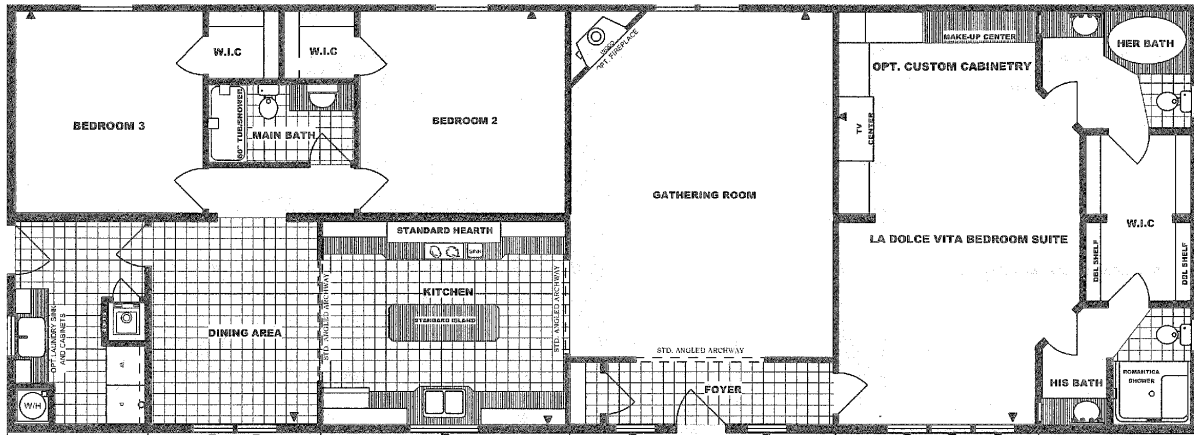

Approximate House Size

28x76

2128 Approx Square Feet

Pine Grove Model: G-2085

La Dolce Vita Suite

This house is loaded with options and features! 3 bedrooms, 3 baths, with his and her bath, a huge walk through closet in the gigantic master bedroom suite named the "La Dolce Vita" bedroom suite package. Features include, Hearth wall kitchen with honey maple cabinets, 5/12 roof, energy star insulation and heating package, interior drywall package, 38 oz carpet, patio door, stone fireplace, OSB wrap, roof dormer, skylight and much more.