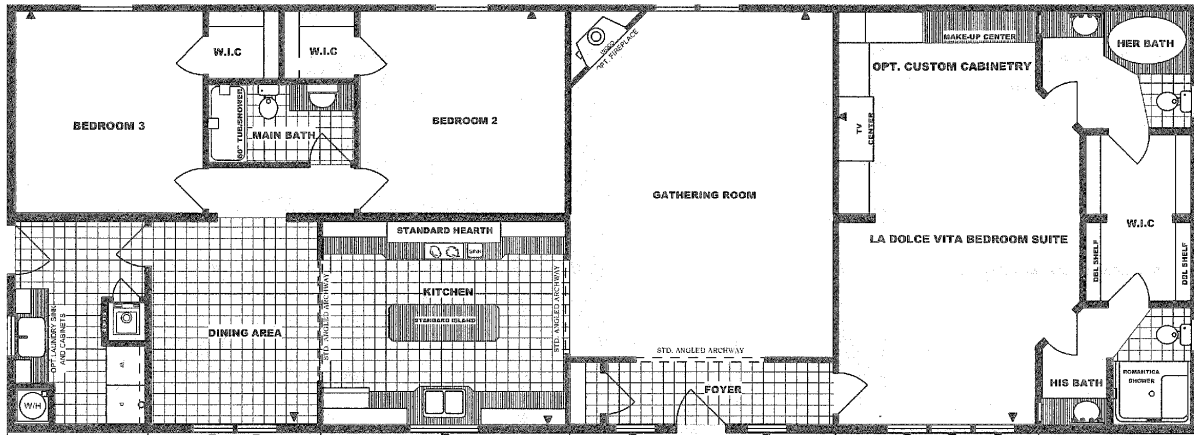

Approximate House Size

# 28x76

2128 Approx Square Feet

Pine Grove Model: G-2085

## ***La Dolce Vita Suite***

This house is loaded with options and features! 3 bedrooms, 3 baths, with his and her bath, a huge walk through closet in the gigantic master bedroom suite named the “La Dolce Vita” bedroom suite package. Features include, Hearth wall kitchen with honey maple cabinets, 5/12 roof, energy star insulation and heating package, interior drywall package, 38 oz carpet, patio door, stone fireplace, OSB wrap, roof dormer, skylight and much more.