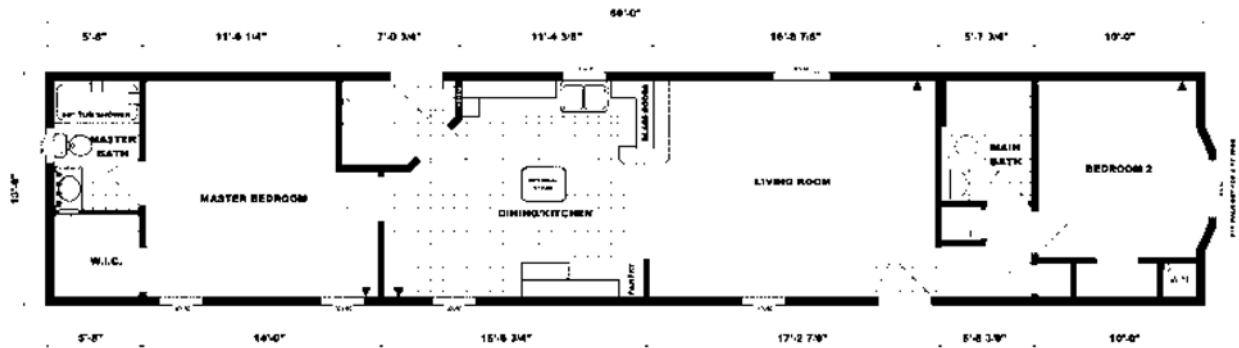

RHI HOME FACT SHEET

Make: **Pine Grove**

Model: **GH-577**

Approx Box Size: **13' 8" x 68'**

Approx Square Feet: **929**

Bedrooms: **2**

Bathrooms: **2**

Description (as displayed)...

Direct From The Factory Show! 2 bedrooms, 2 full baths, no hallway model, fully residential exterior with shingle roof, vinyl siding, thermopane windows, center kitchen with upgrade appliances, dishwasher, large pantry, raised oak cabinet doors throughout, front walk out window, Energy Star Home with R19-27-33 insulation package, 2x6 walls, fiberglass tubs/shower units, inside water shut-offs, fiberglass front and rear doors, 6 panel interior doors with lever handles and much.