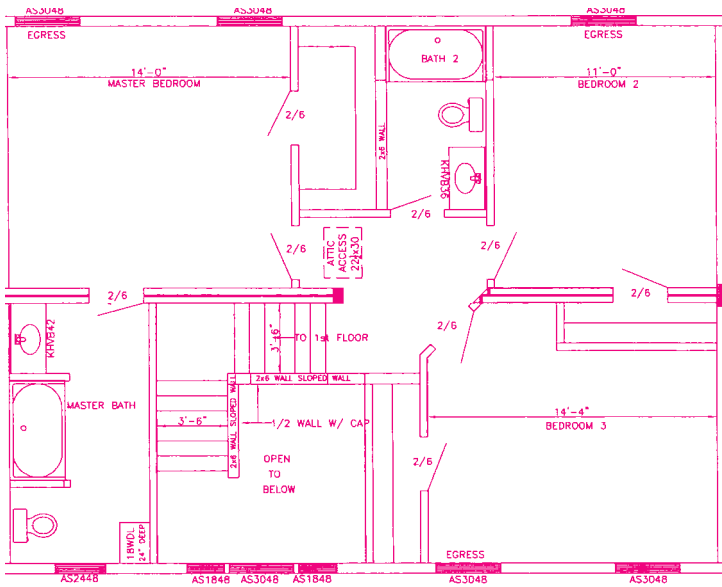

26'1" x 36' Approx 1,932 sq ft of Living Space

Pendleton

Model: RV201

PA CODE MODULAR

Riverview's Exclusive Value Line Of Modular Homes. Great Pricing With Superior Quality And Workmanship!

Second Floor

First Floor