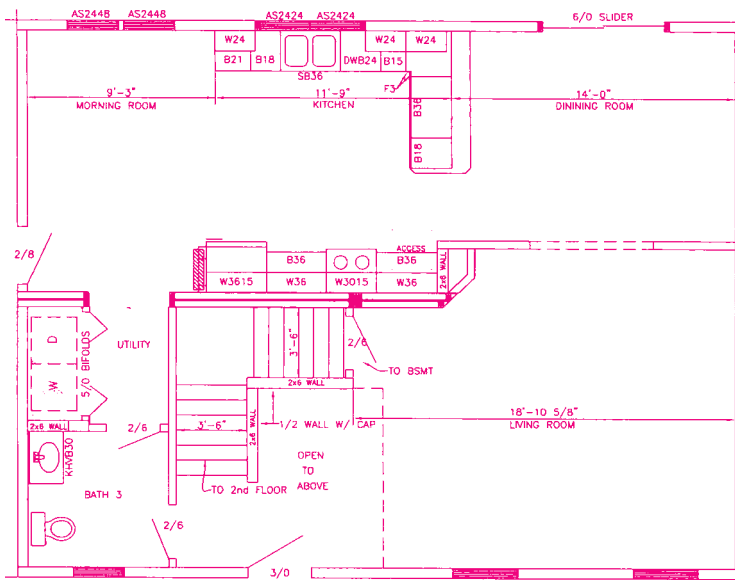

26'1" x 36' Approx 1,932 sq ft of Living Space

Pendleton

Model: RV201

PA CODE MODULAR

Riverview's Exclusive Value Line Of Modular Homes. Great Pricing With Superior Quality And Workmanship!

Second Floor

First Floor